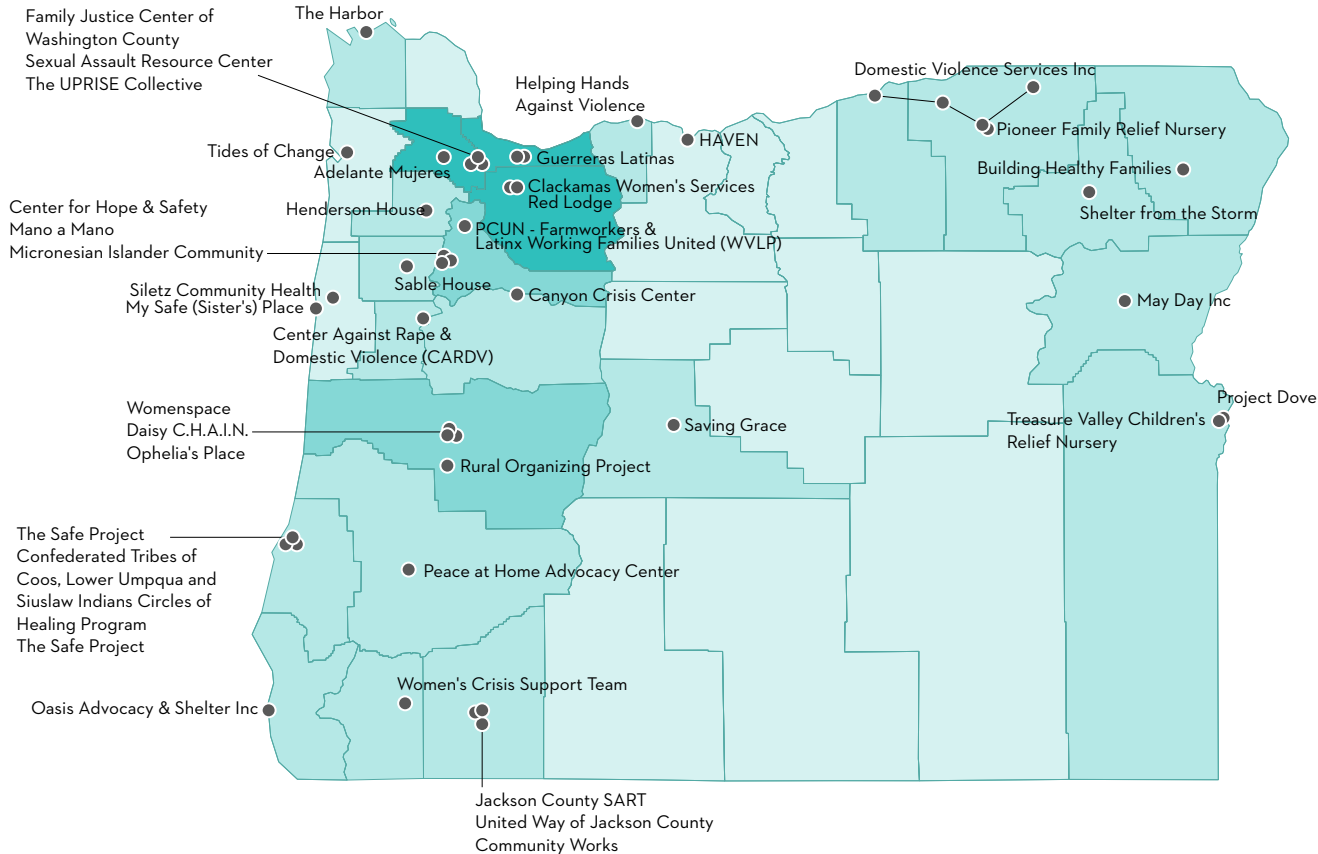

WOMEN'S  
FOUNDATION  
of OREGON

# Immediate Impact Fund 2020 Grantee Partners' Coverage of Oregon Counties

**Located or serving Portland, Multnomah County, Portland Metro Tri-County - with some also serving statewide and beyond:**

- Basic Rights Oregon (BRO)
- Black and Beyond the Binary Collective
- Black Educational Achievement Movement
- Black Feminist Kitchen (supporting Black Feminist Summer School)
- Black Parent Initiative
- Bradley Angle
- Call to Safety
- Central City Concern's Letty Owings
- Disability Arts & Culture Project
- Ebony Collective
- El Programa Hispano, UNICA Program
- Fairshot For All
- Family Forward
- Forward Together
- Freedom to Thrive
- Girls Inc. of the Pacific Northwest (GIPNW)
- Human's of Color Movement Alliance
- Living Yoga
- Momentum Alliance
- Next Up Oregon
- Northwest Family Services
- OCADSV - Oregon Coalition Against Domestic and Sexual Violence
- OCDC - Oregon Child Development Coalition
- Oregon Coalition Against Domestic and Sexual Violence (OCADSV)
- Oregon Justice Resource Center
- Oregon Tradeswomen
- Ori Gallery
- Partners for a Hunger Free Oregon
- PDX Diaper Bank
- PDX Sex Worker Resource Project
- Q Center
- Rahab's Sisters
- Raphael House
- Rock 'n Roll Camp for Girls
- Rose Haven CIC
- Russian Oregon Social Services of Ecumenical Ministries Oregon
- The Cupcake Girls
- Umoya Relief Foundation
- Water in the Desert
- WomenFirst Transition & Referral Center
- YWCA of Greater Portland

## Grantee Partners by County